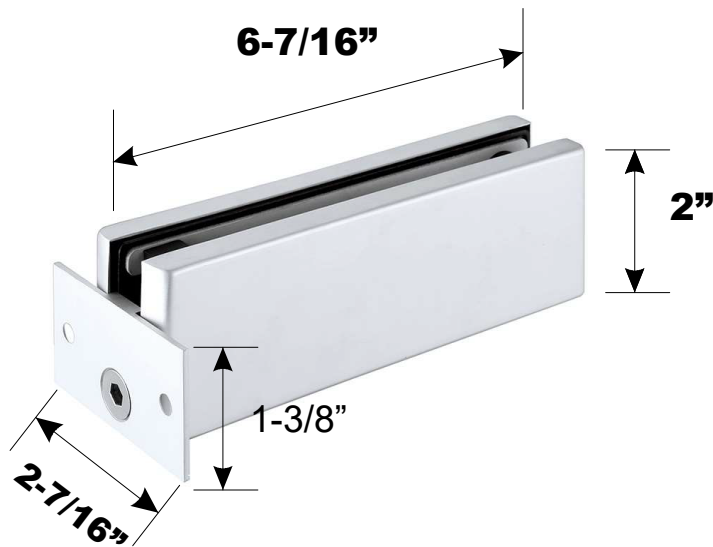

CPH34

Transom Patch with Pivot

Glass cutting-out