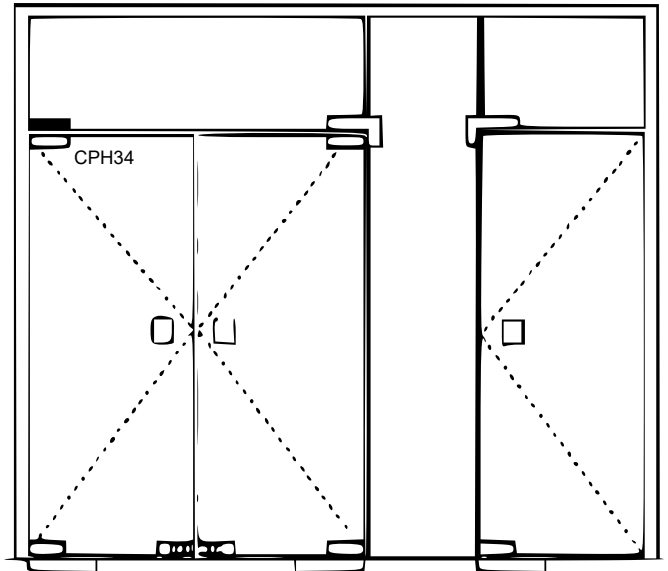

CPH34

Transom Patch with Pivot

Glass cutting-out