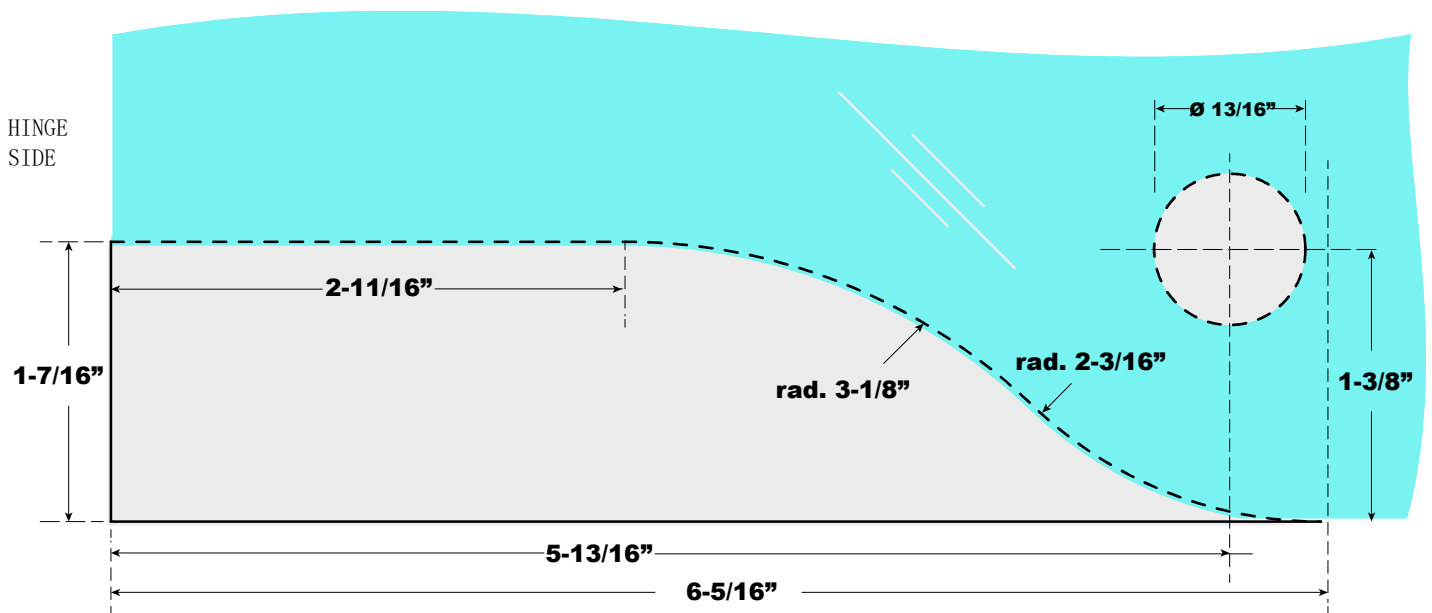

CPH34

Transom Patch with Pivot

Glass cutting-out