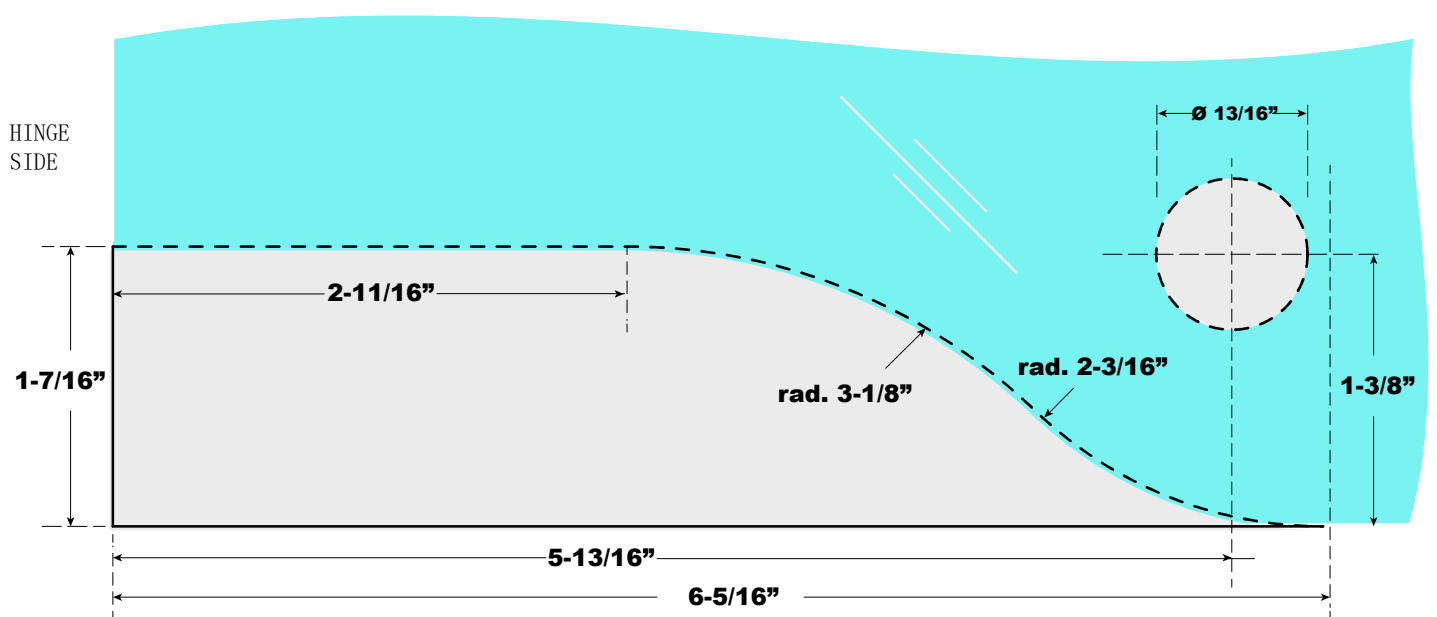

CPH30

Transom Patch with Pivot

Glass cutting-out