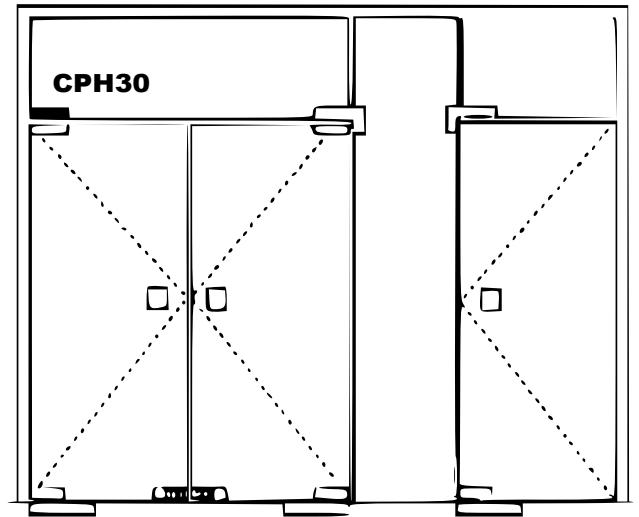

CPH30

Transom Patch with Pivot

Glass cutting-out