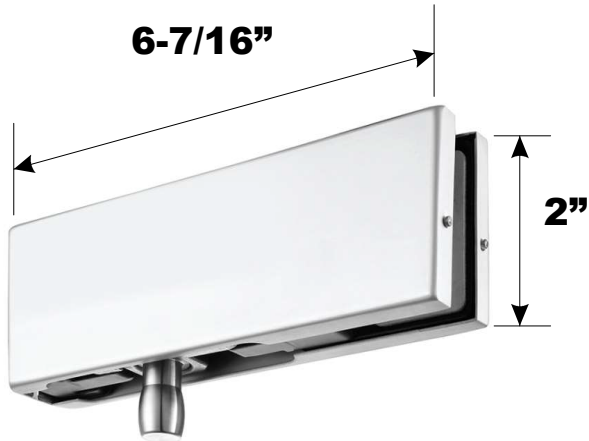

CPH30

Transom Patch with Pivot

Glass cutting-out