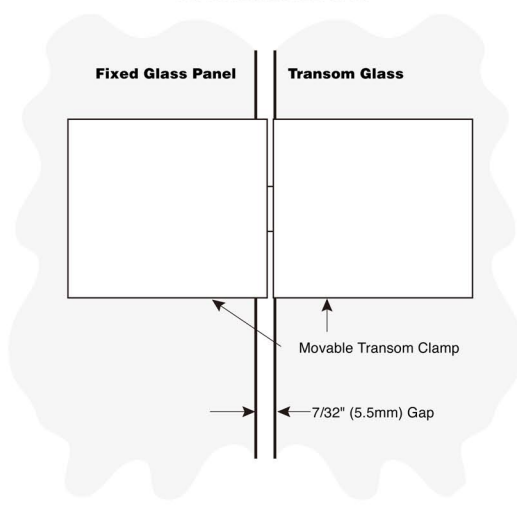

IMPORTANT: Project measurements from the edge of glass.

TYPICAL INSTALLATION

TEMPLATE FOR FIXED GLASS PANEL TO MOVABLE TRANSOM GLASS