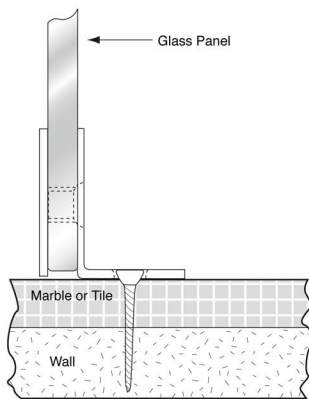

Front View

Rear View

Glass Panel

13/16"
(21mm)

5/8" (16mm) or 3/4"
(19mm) Diameter Hole

Tile 3/16" (4mm)

Wall, Floor or Ceiling