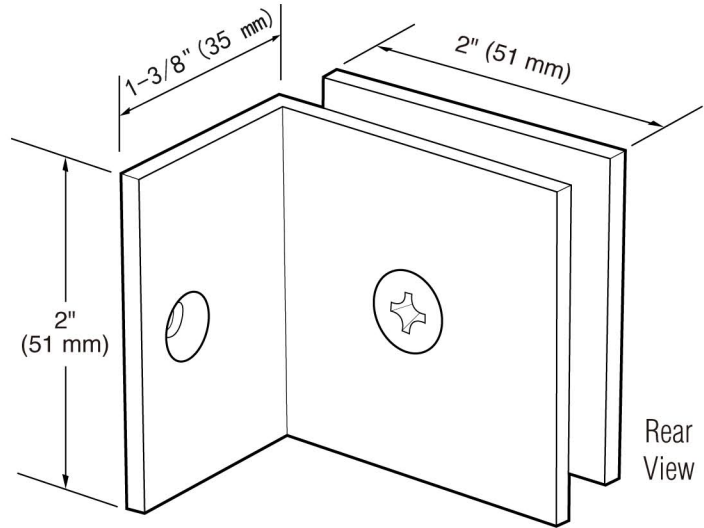

Front View

Rear View

Glass Panel

13/16"
(21mm)

5/8" (16mm) or 3/4"
(19mm) Diameter Hole

Tile 3/16" (4mm)

Wall, Floor or Ceiling