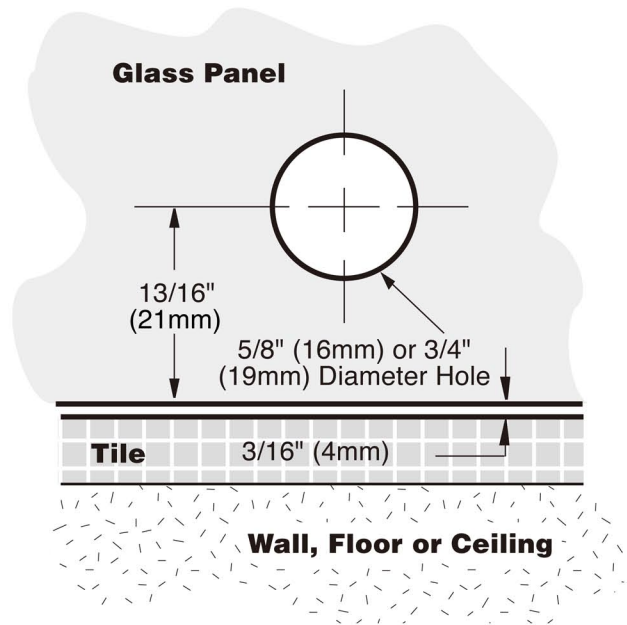

Front View

Rear View

Glass Panel

13/16"
(21mm)

5/8" (16mm) or 3/4"
(19mm) Diameter Hole

Tile 3/16" (4mm)

Wall, Floor or Ceiling