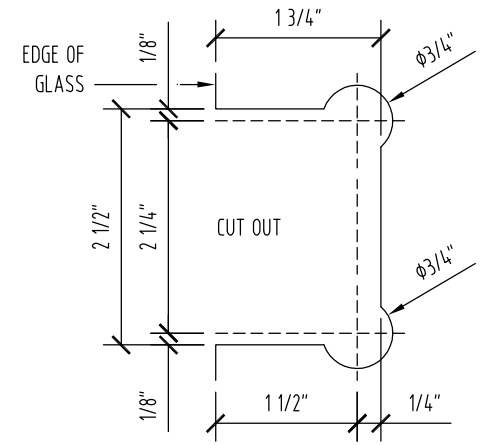

FIXED PANEL GLASS FABRICATION TEMPLATE

DOOR GLASS FABRICATION TEMPLATE

A VIEW

ARCH REF: 6"=1'-0"

B VIEW

ARCH REF: 6"=1'-0"