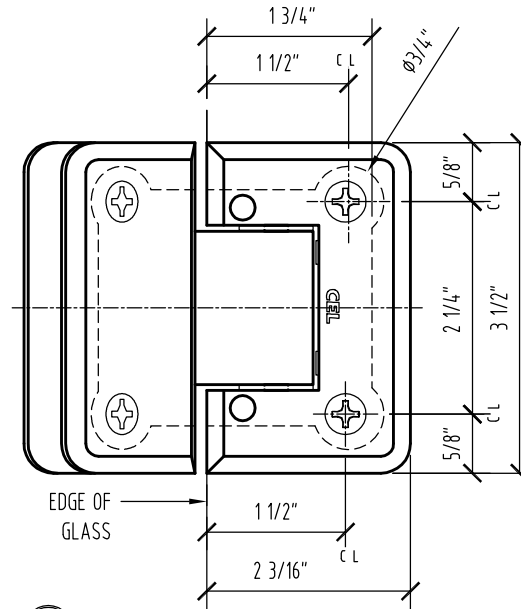

FIXED PANEL GLASS FABRICATION TEMPLATE

DOOR GLASS FABRICATION TEMPLATE

A VIEW

ARCH REF: 6"=1'-0"

B VIEW

ARCH REF: 6"=1'-0"