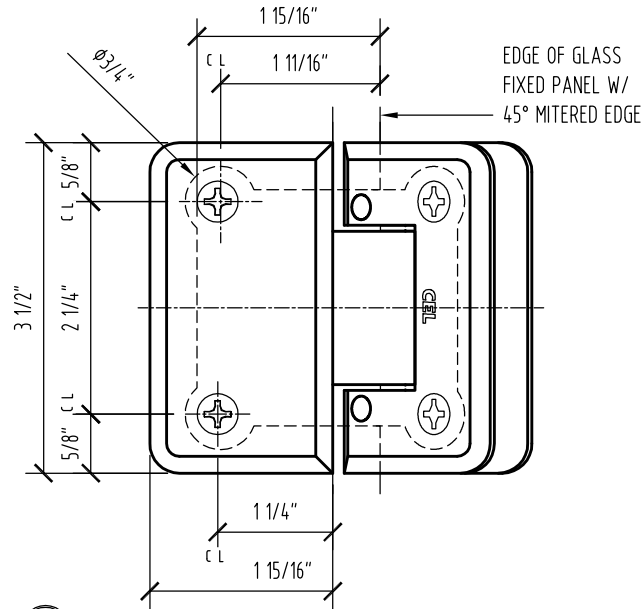

FIXED PANEL GLASS FABRICATION TEMPLATE

DOOR GLASS FABRICATION TEMPLATE

A VIEW

ARCH REF: 6"=1'-0"

B VIEW

ARCH REF: 6"=1'-0"