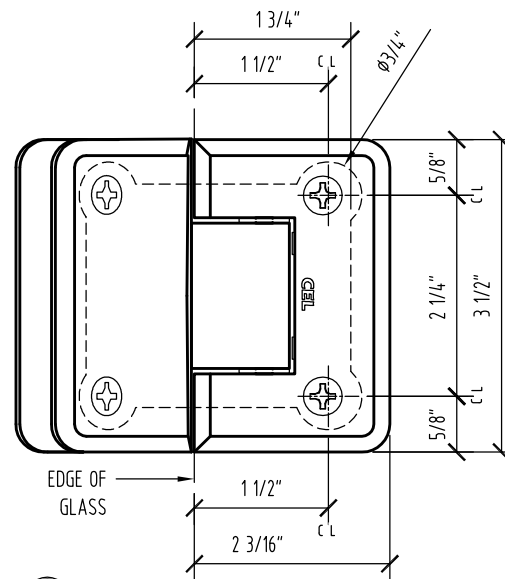

FIXED PANEL GLASS FABRICATION TEMPLATE

DOOR GLASS FABRICATION TEMPLATE

A VIEW

ARCH REF: 6"=1'-0"

B VIEW

ARCH REF: 6"=1'-0"