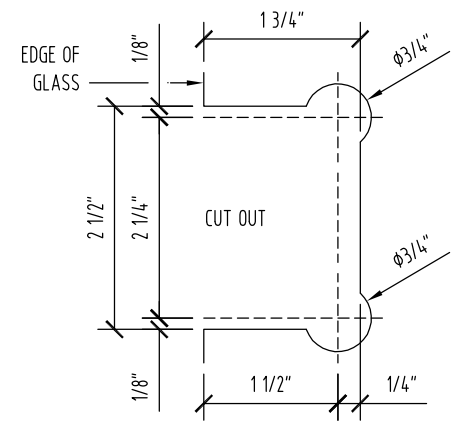

FIXED PANEL GLASS FABRICATION TEMPLATE

DOOR GLASS FABRICATION TEMPLATE

A VIEW

ARCH REF: 6"=1'-0"

B VIEW

ARCH REF: 6"=1'-0"