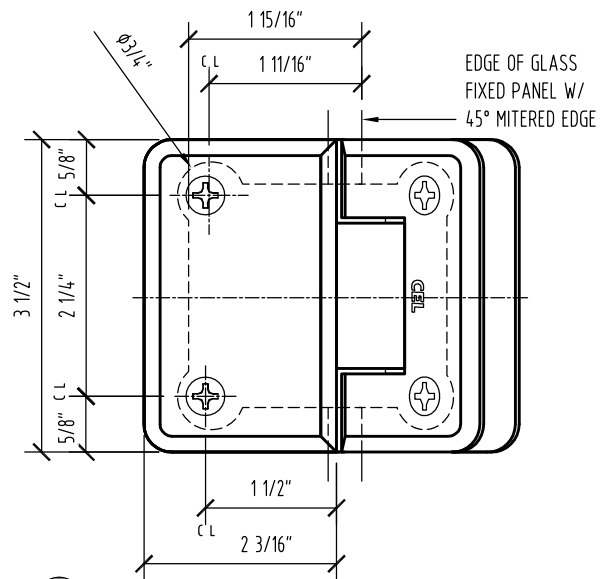

FIXED PANEL GLASS FABRICATION TEMPLATE

DOOR GLASS FABRICATION TEMPLATE

A VIEW

ARCH REF: 6"=1'-0"

B VIEW

ARCH REF: 6"=1'-0"