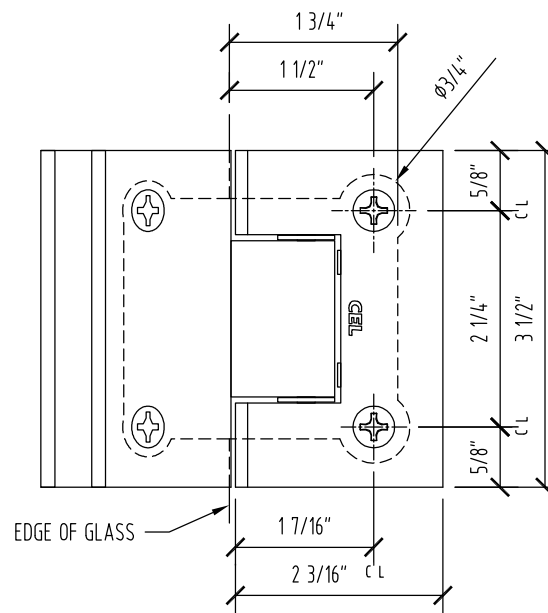

GLASS FABRICATION TEMPLATE 1 OF 2

DOOR TEMPLATE SQUARE CUT

A VIEW

ARCH REF: 6"=1'-0"

B VIEW

ARCH REF: 6"=1'-0"