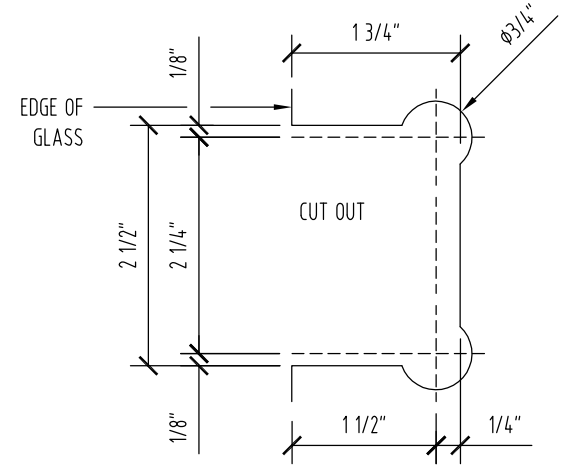

GLASS FABRICATION TEMPLATE 1 OF 2

DOOR TEMPLATE SQUARE CUT

A VIEW

ARCH REF: 6"=1'-0"

B VIEW

ARCH REF: 6"=1'-0"