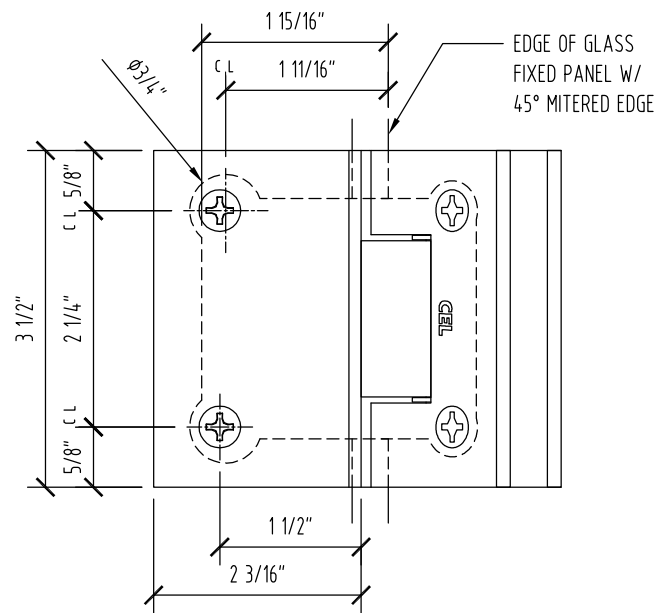

GLASS FABRICATION TEMPLATE 1 OF 2

DOOR TEMPLATE SQUARE CUT

A VIEW

ARCH REF: 6"=1'-0"

B VIEW

ARCH REF: 6"=1'-0"