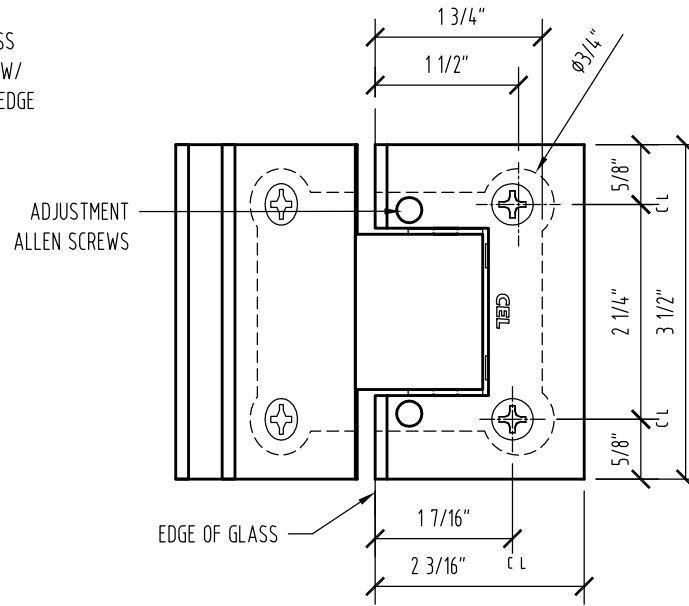

GLASS FABRICATION TEMPLATE 1 OF 2

DOOR TEMPLATE SQUARE CUT

A VIEW

ARCH REF: 6"=1'-0"

B VIEW

ARCH REF: 6"=1'-0"