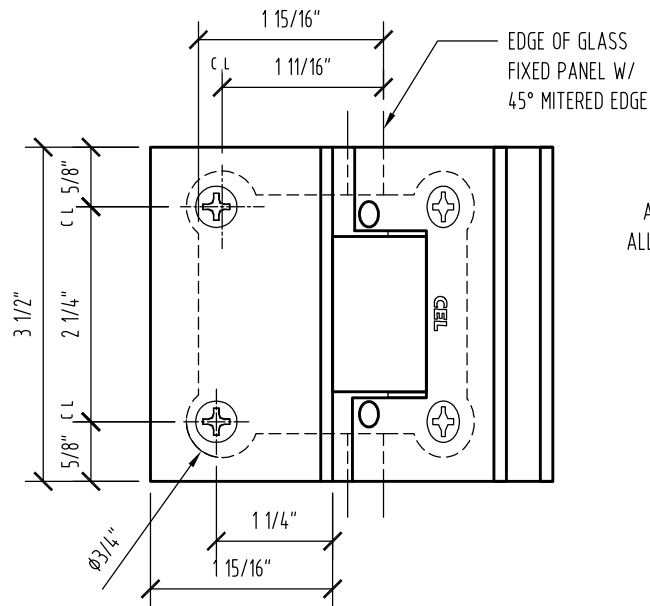

GLASS FABRICATION TEMPLATE 1 OF 2

DOOR TEMPLATE SQUARE CUT

A VIEW

ARCH REF: 6"=1'-0"

B VIEW

ARCH REF: 6"=1'-0"