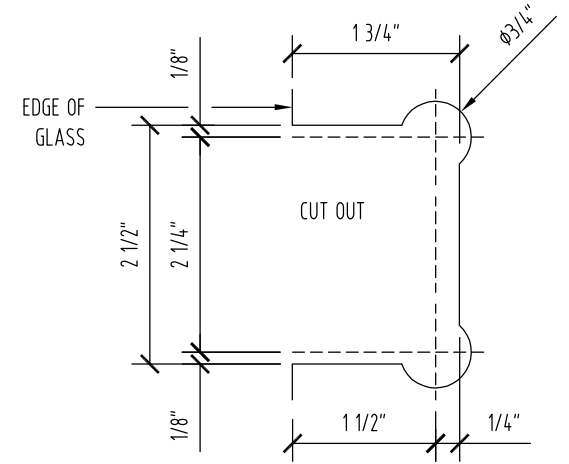

GLASS FABRICATION TEMPLATE 1 OF 2

DOOR TEMPLATE SQUARE CUT

A VIEW

ARCH REF: 6"=1'-0"

B VIEW

ARCH REF: 6"=1'-0"