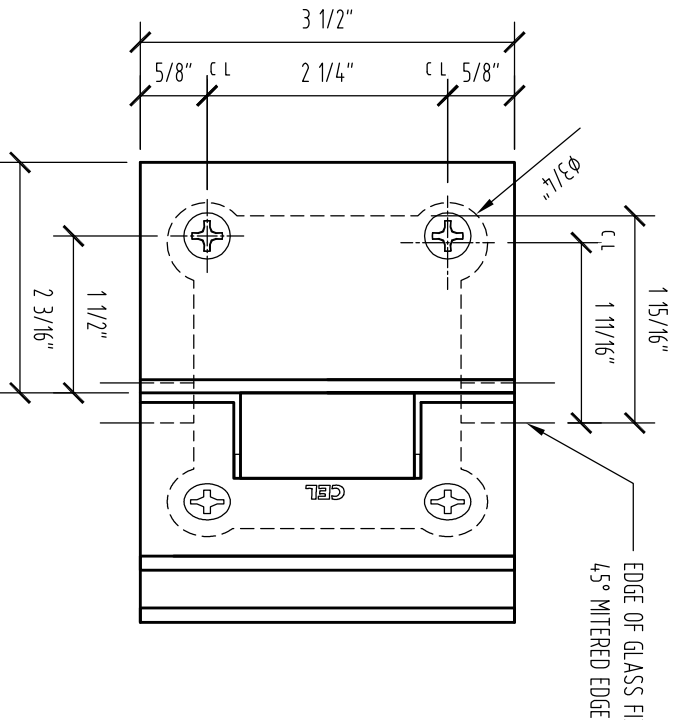

FIXED PANEL GLASS FABRICATION TEMPLATE

DOOR GLASS FABRICATION TEMPLATE

A VIEW

B VIEW

ARCH REF: 6"-1'-0"

ARCH REF: 6"-1'-0"