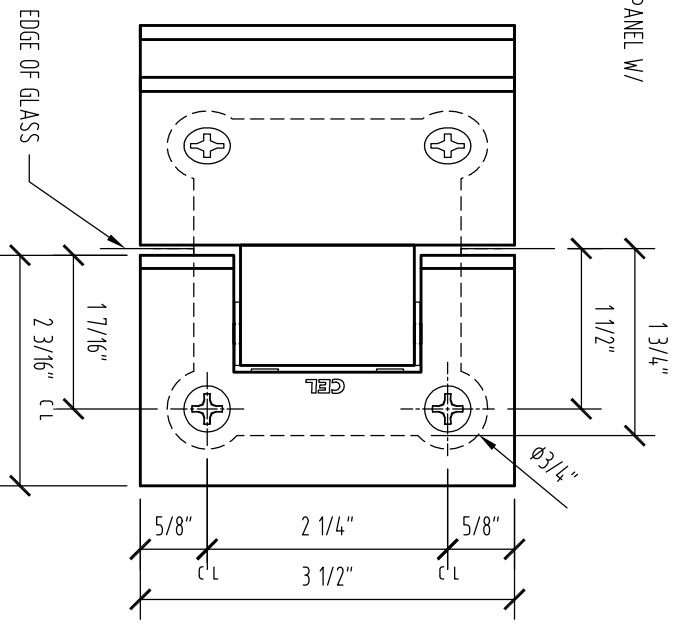

FIXED PANEL GLASS FABRICATION TEMPLATE

DOOR GLASS FABRICATION TEMPLATE

A VIEW

B VIEW

ARCH REF: 6"-1'-0"

ARCH REF: 6"-1'-0"