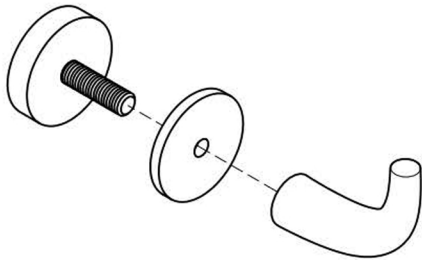

Wall Mount

Designer Robe Hook with wall attachment blow up image

Wall attachment with provided 2" threaded stud.

UV Glued

Designer Robe Hook with UV bond attachment blow up image

UV bond attachment with UV glue sold separately.

Through-Glass

Designer Robe Hook with glass attachment blow up image

Glass attachment with provided stud and round cap.