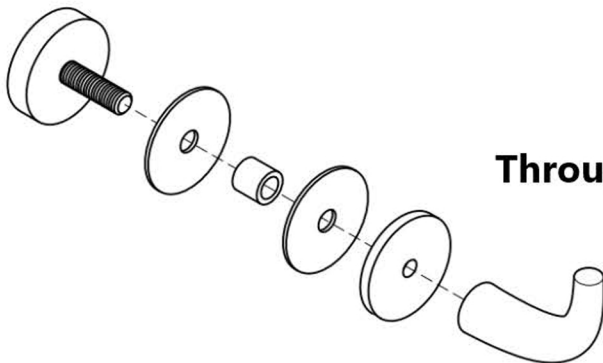

Wall Mount

Designer Robe Hook with wall attachment blow up image

Wall attachment with provided 2" threaded stud.

UV Glued

Designer Robe Hook with UV bond attachment blow up image

UV bond attachment with UV glue sold separately.

Through-Glass

Designer Robe Hook with glass attachment blow up image

Glass attachment with provided stud and round cap.