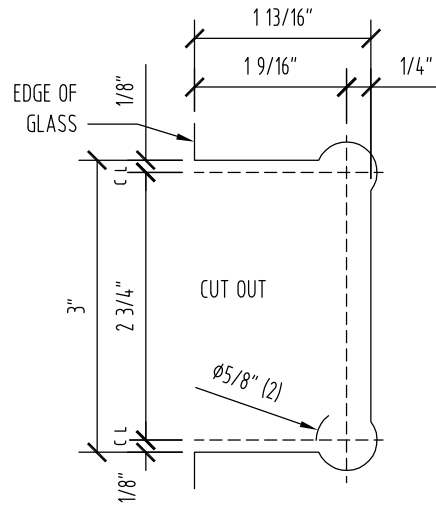

FIXED PANEL TEMPLATE

DOOR TEMPLATE

EDGE OF GLASS FIXED PANEL W/
45° MITERED EDGE

ADJUSTMENT
ALLEN SCREWS

EDGE OF
GLASS