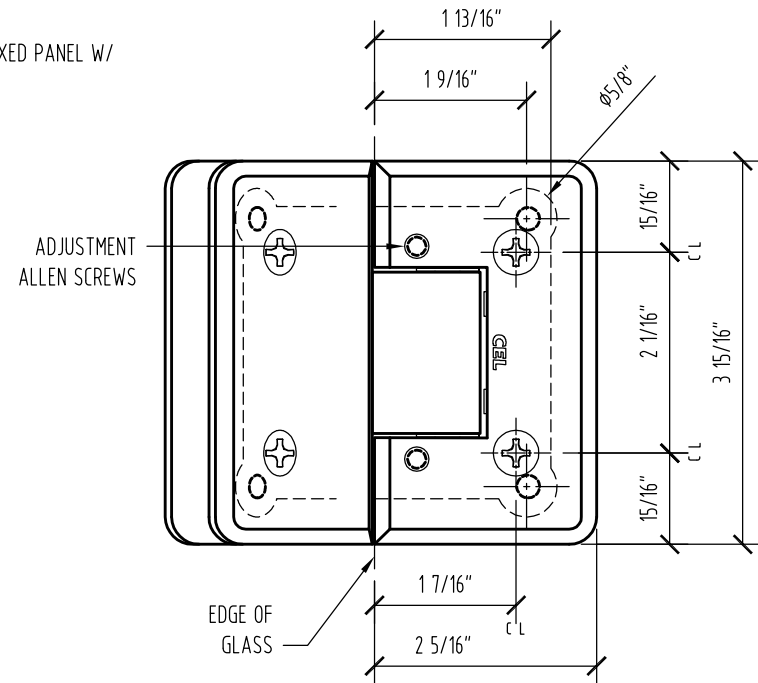

FIXED PANEL TEMPLATE

DOOR TEMPLATE

EDGE OF GLASS FIXED PANEL W/
45° MITERED EDGE

ADJUSTMENT
ALLEN SCREWS

EDGE OF
GLASS