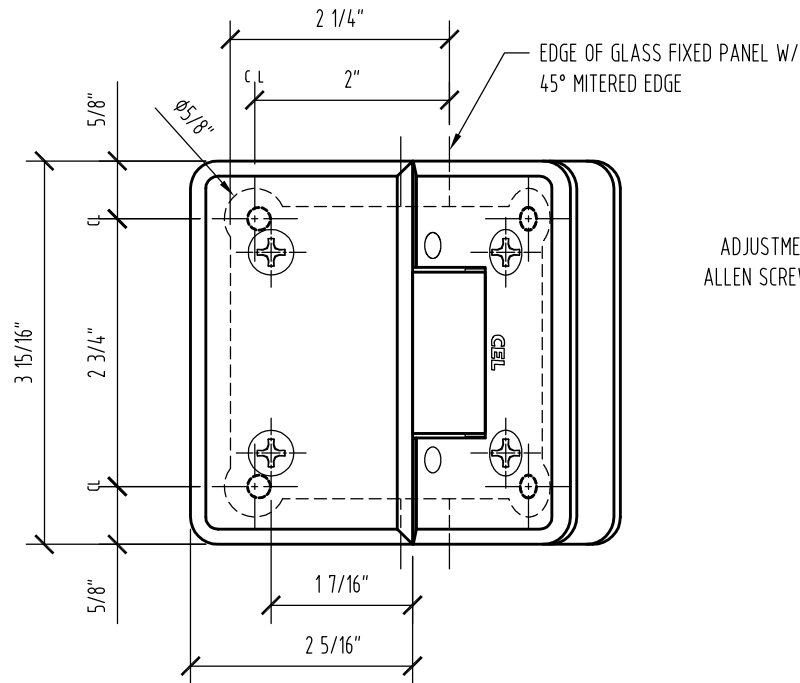

FIXED PANEL TEMPLATE

DOOR TEMPLATE

EDGE OF GLASS FIXED PANEL W/
45° MITERED EDGE

ADJUSTMENT
ALLEN SCREWS

EDGE OF
GLASS