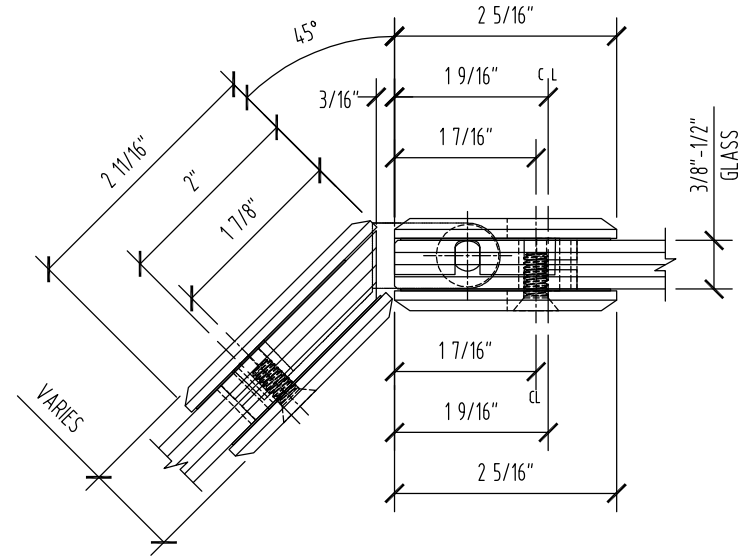

FIXED PANEL TEMPLATE

DOOR TEMPLATE

EDGE OF GLASS FIXED PANEL W/
45° MITERED EDGE

ADJUSTMENT
ALLEN SCREWS

EDGE OF
GLASS